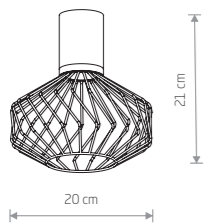

CAMELEON PICO A
8591

CAMELEON PICO B
8590

CAMELEON PICO C
8588

CAMELEON PICO A
painted steel, brass-plated steel

8591

works with / zastosuj z / применять с

1× CAMELEON CABLE GU10

CAMELEON PICO B
painted steel, brass-plated steel

8590

works with / zastosuj z / применять с

1× CAMELEON CABLE GU10

CAMELEON PICO C
painted steel, brass-plated steel

8588

works with / zastosuj z / применять с

1× CAMELEON CABLE GU10

CAMELEON CANOPY E
8550