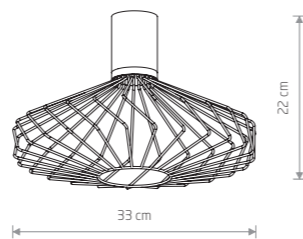

CAMELEON PICO A
8591

CAMELEON PICO B
8590

CAMELEON PICO C
8588

CAMELEON PICO A
painted steel, brass-plated steel

8591

works with / zastosuj z / применять с

1× CAMELEON CABLE GU10

CAMELEON PICO B
painted steel, brass-plated steel

8590

works with / zastosuj z / применять с

1× CAMELEON CABLE GU10

CAMELEON PICO C
painted steel, brass-plated steel

8588

works with / zastosuj z / применять с

1× CAMELEON CABLE GU10

CAMELEON CANOPY E
8550