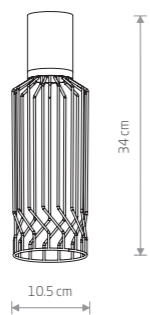

CAMELEON PICO A
8591

CAMELEON PICO B
8590

CAMELEON PICO C
8588

CAMELEON PICO A
painted steel, brass-plated steel

8591

works with / zastosuj z / применять с

1× CAMELEON CABLE GU10

CAMELEON PICO B
painted steel, brass-plated steel

8590

works with / zastosuj z / применять с

1× CAMELEON CABLE GU10

CAMELEON PICO C
painted steel, brass-plated steel

8588

works with / zastosuj z / применять с

1× CAMELEON CABLE GU10

CAMELEON CANOPY E
8550