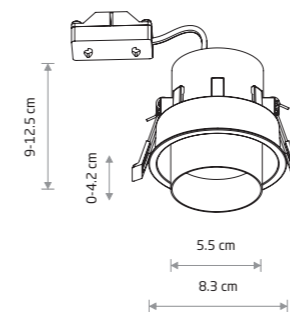

MONO DEEP 10460

MONO DEEP

painting steel, plastic PC

10465 10460

2xGU10 R50, max 10W only LED

cut out 64x268 mm

MONO DEEP 10463

MONO DEEP

painting steel, plastic PC

10468 10463

6xGU10 R50, max 10W only LED

cut out 64x2002 mm

WHITE P004 RAL 9003 BLACK P013 RAL 9005

MONO SLIDE 10796

MONO SLIDE TRIMLESS 10803

MONO SLIDE

painting steel, plastic PA

10795 10796 10797

10798 10799 10800

10801

1xGU10 R50, max 10W only LED

cut out ø 76 mm

MONO SLIDE TRIMLESS

painting steel, plastic PA, plastic ABS

10802 10803 10804

10805 10806 10807

1xGU10 R50, max 10W only LED

cut out ø 76 mm

WHITE P004 RAL 9003 BLACK P013 RAL 9005 GOLD P021 SATINE GOLD P023 SATINE CHOCOLATE P025 RAL 8017 SATINE COPPER P024