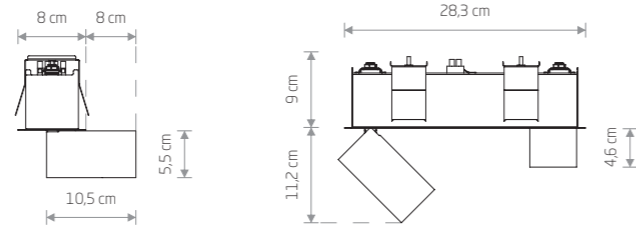

MONO DEEP 10460

MONO DEEP

painting steel, plastic PC

10465 10460

2xGU10 R50, max 10W only LED

cut out 64x268 mm

MONO DEEP 10463

MONO DEEP

painting steel, plastic PC

10468 10463

6xGU10 R50, max 10W only LED

cut out 64x2002 mm

WHITE P004 RAL 9003 BLACK P013 RAL 9005

MONO SLIDE 10796

MONO SLIDE TRIMLESS 10803

MONO SLIDE

painting steel, plastic PA

10795 10796 10797

10798 10799 10800

10801

1xGU10 R50, max 10W only LED

cut out ø 76 mm

MONO SLIDE TRIMLESS

painting steel, plastic PA, plastic ABS

10802 10803 10804

10805 10806 10807

1xGU10 R50, max 10W only LED

cut out ø 76 mm

WHITE P004 RAL 9003 BLACK P013 RAL 9005 GOLD P021 SATINE GOLD P023 SATINE CHOCOLATE P025 RAL 8017 SATINE COPPER P024