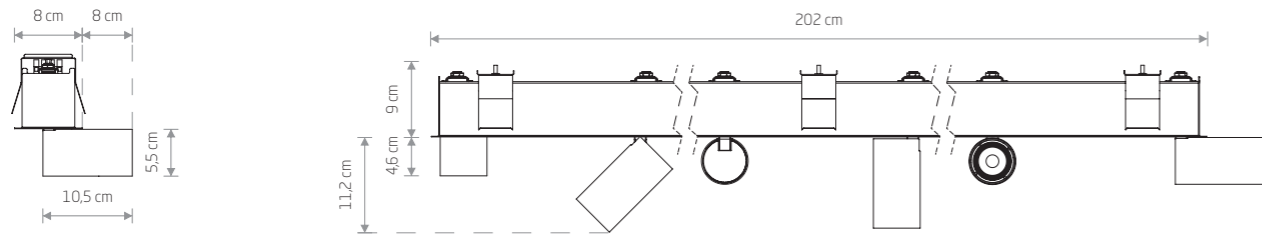

MONO DEEP 10460

MONO DEEP

painting steel, plastic PC

10465 10460

2xGU10 R50, max 10W only LED

cut out 64x268 mm

MONO DEEP 10463

MONO DEEP

painting steel, plastic PC

10468 10463

6xGU10 R50, max 10W only LED

cut out 64x2002 mm

WHITE P004 RAL 9003 BLACK P013 RAL 9005

MONO SLIDE 10796

MONO SLIDE TRIMLESS 10803

MONO SLIDE

painting steel, plastic PA

10795 10796 10797

10798 10799 10800

10801

1xGU10 R50, max 10W only LED

cut out ø 76 mm

MONO SLIDE TRIMLESS

painting steel, plastic PA, plastic ABS

10802 10803 10804

10805 10806 10807

1xGU10 R50, max 10W only LED

cut out ø 76 mm

WHITE P004 RAL 9003 BLACK P013 RAL 9005 GOLD P021 SATINE GOLD P023 SATINE CHOCOLATE P025 RAL 8017 SATINE COPPER P024