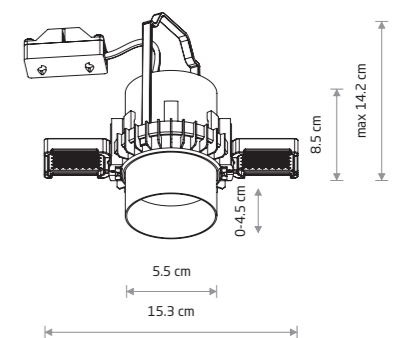

MONO DEEP 10460

MONO DEEP

painting steel, plastic PC

10465 10460

2xGU10 R50, max 10W only LED

cut out 64x268 mm

MONO DEEP 10463

MONO DEEP

painting steel, plastic PC

10468 10463

6xGU10 R50, max 10W only LED

cut out 64x2002 mm

WHITE P004 RAL 9003 BLACK P013 RAL 9005

MONO SLIDE 10796

MONO SLIDE TRIMLESS 10803

MONO SLIDE

painting steel, plastic PA

10795 10796 10797

10798 10799 10800

10801

1xGU10 R50, max 10W only LED

cut out ø 76 mm

MONO SLIDE TRIMLESS

painting steel, plastic PA, plastic ABS

10802 10803 10804

10805 10806 10807

1xGU10 R50, max 10W only LED

cut out ø 76 mm

WHITE P004 RAL 9003 BLACK P013 RAL 9005 GOLD P021 SATINE GOLD P023 SATINE CHOCOLATE P025 RAL 8017 SATINE COPPER P024