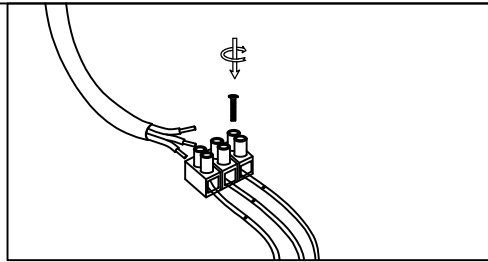

1

2

3

MODEL: 4542/A

Safety precautions:

1. The power do not exceed the prescribed range (rated voltage AC220-240V 50Hz).
2. Please cut off the power supply while replacing the light source and other maintenance operation .
3. The plate fixed on the ceiling must be able to withstand the weight more than 3 times of the object.
4. After installation is complete, check the glass right or not? If it is damaged, it should be replaced immediately.