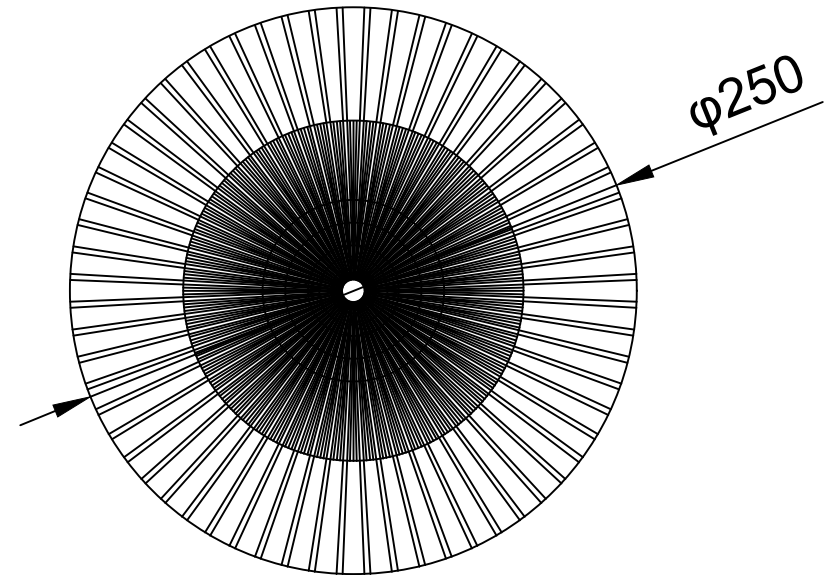

1

2

3

MODEL: 4542/A

Safety precautions:

1. The power do not exceed the prescribed range (rated voltage AC220-240V 50Hz).
2. Please cut off the power supply while replacing the light source and other maintenance operation .
3. The plate fixed on the ceiling must be able to withstand the weight more than 3 times of the object.
4. After installation is complete, check the glass right or not? If it is damaged, it should be replaced immediately.