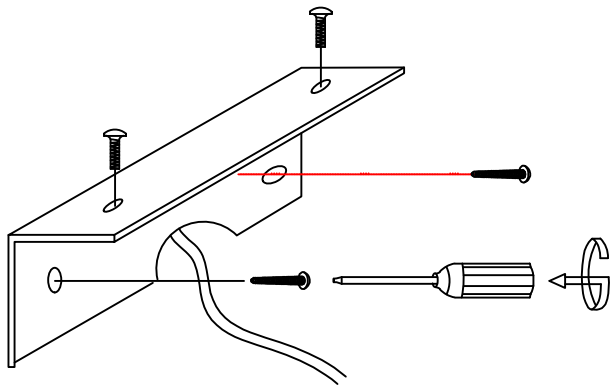

1

2

3

MODEL: 4542/A

Safety precautions:

1. The power do not exceed the prescribed range (rated voltage AC220-240V 50Hz).
2. Please cut off the power supply while replacing the light source and other maintenance operation .
3. The plate fixed on the ceiling must be able to withstand the weight more than 3 times of the object.
4. After installation is complete, check the glass right or not? If it is damaged, it should be replaced immediately.