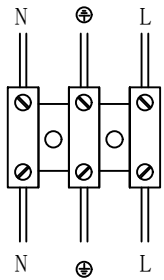

1

2

3

MODEL: 4542/A

Safety precautions:

1. The power do not exceed the prescribed range (rated voltage AC220-240V 50Hz).
2. Please cut off the power supply while replacing the light source and other maintenance operation .
3. The plate fixed on the ceiling must be able to withstand the weight more than 3 times of the object.
4. After installation is complete, check the glass right or not? If it is damaged, it should be replaced immediately.