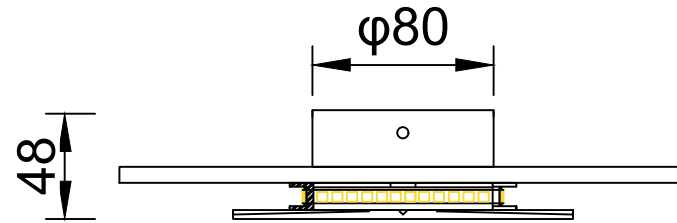

1

2

3

MODEL: 4542/A

Safety precautions:

1. The power do not exceed the prescribed range (rated voltage AC220-240V 50Hz).
2. Please cut off the power supply while replacing the light source and other maintenance operation .
3. The plate fixed on the ceiling must be able to withstand the weight more than 3 times of the object.
4. After installation is complete, check the glass right or not? If it is damaged, it should be replaced immediately.